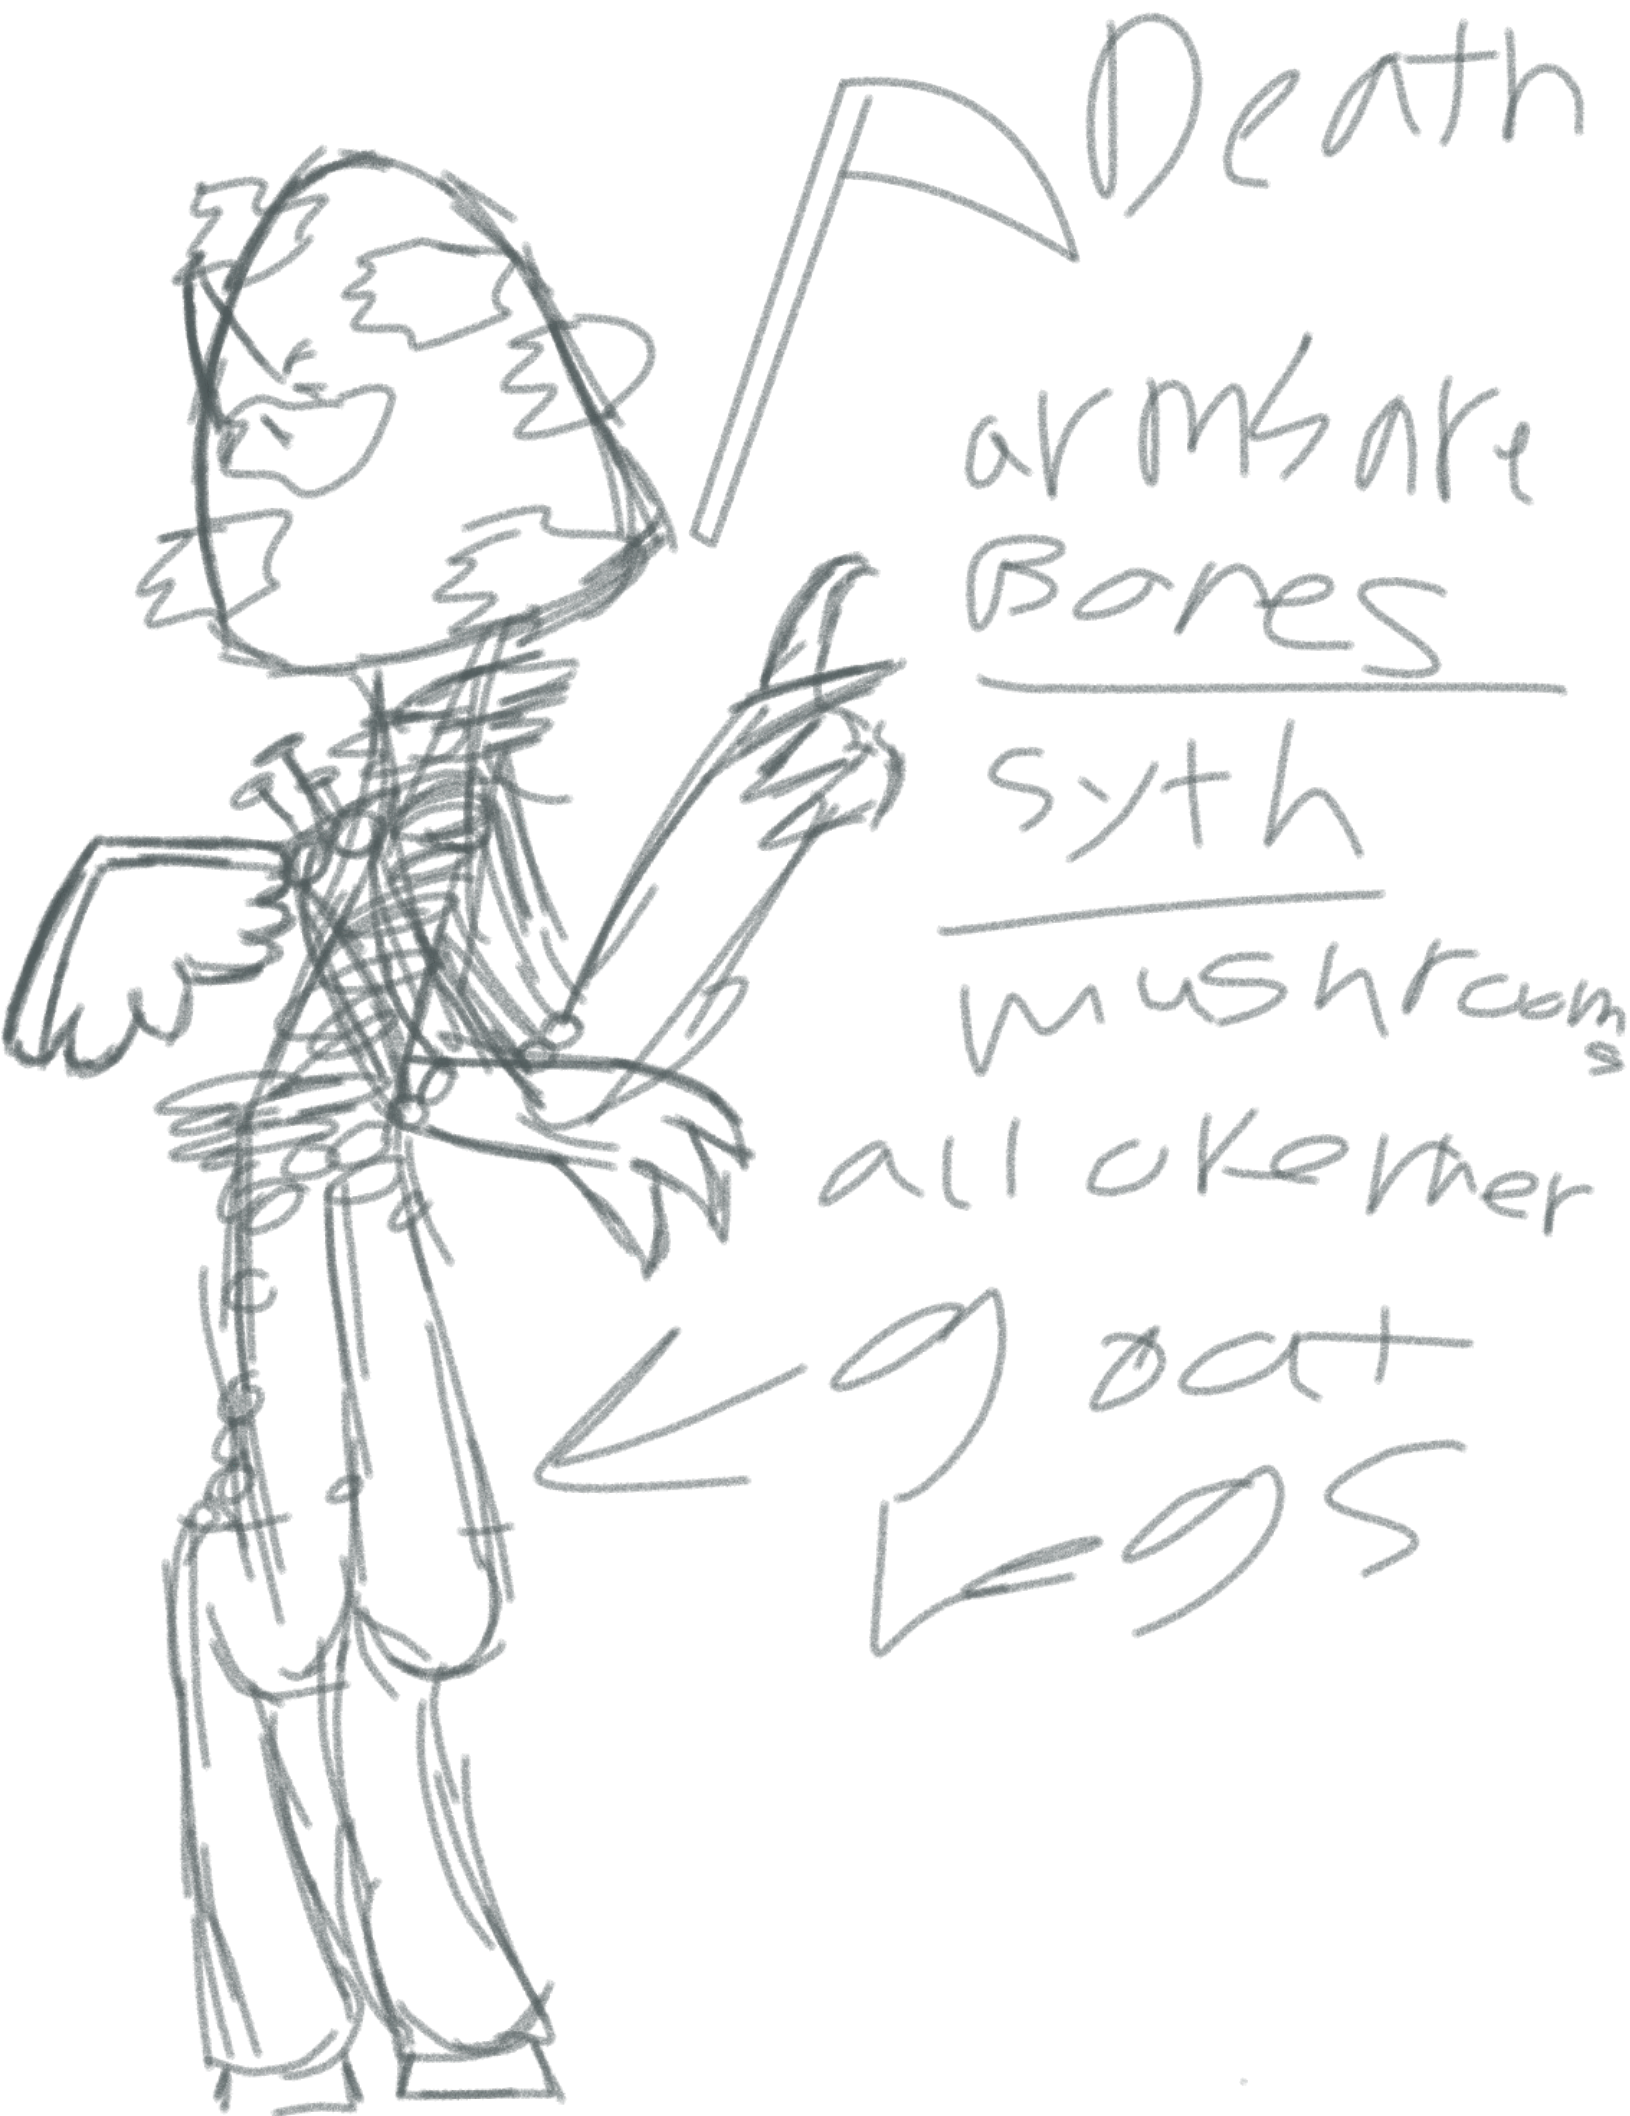

Power

mouth

calm
implied

wheat
tail

no
eyes

constant
FISTS

Lower
arms longer
than top

regal
Mans

bullets

scales

tone
it down
a bit

Death

arms are
Bones

syth

mushrooms

all oker

bat
legs

Flat wings
with
black
plates

terong and to be
fact that I made
them first

Soul

Black
sea
big
pupils
sawyer
slits

arms
on
back

Sea

creature

part
na fish

tail is
longer
(part of it on screen)

see
through
sawyer
in
body

Paradise